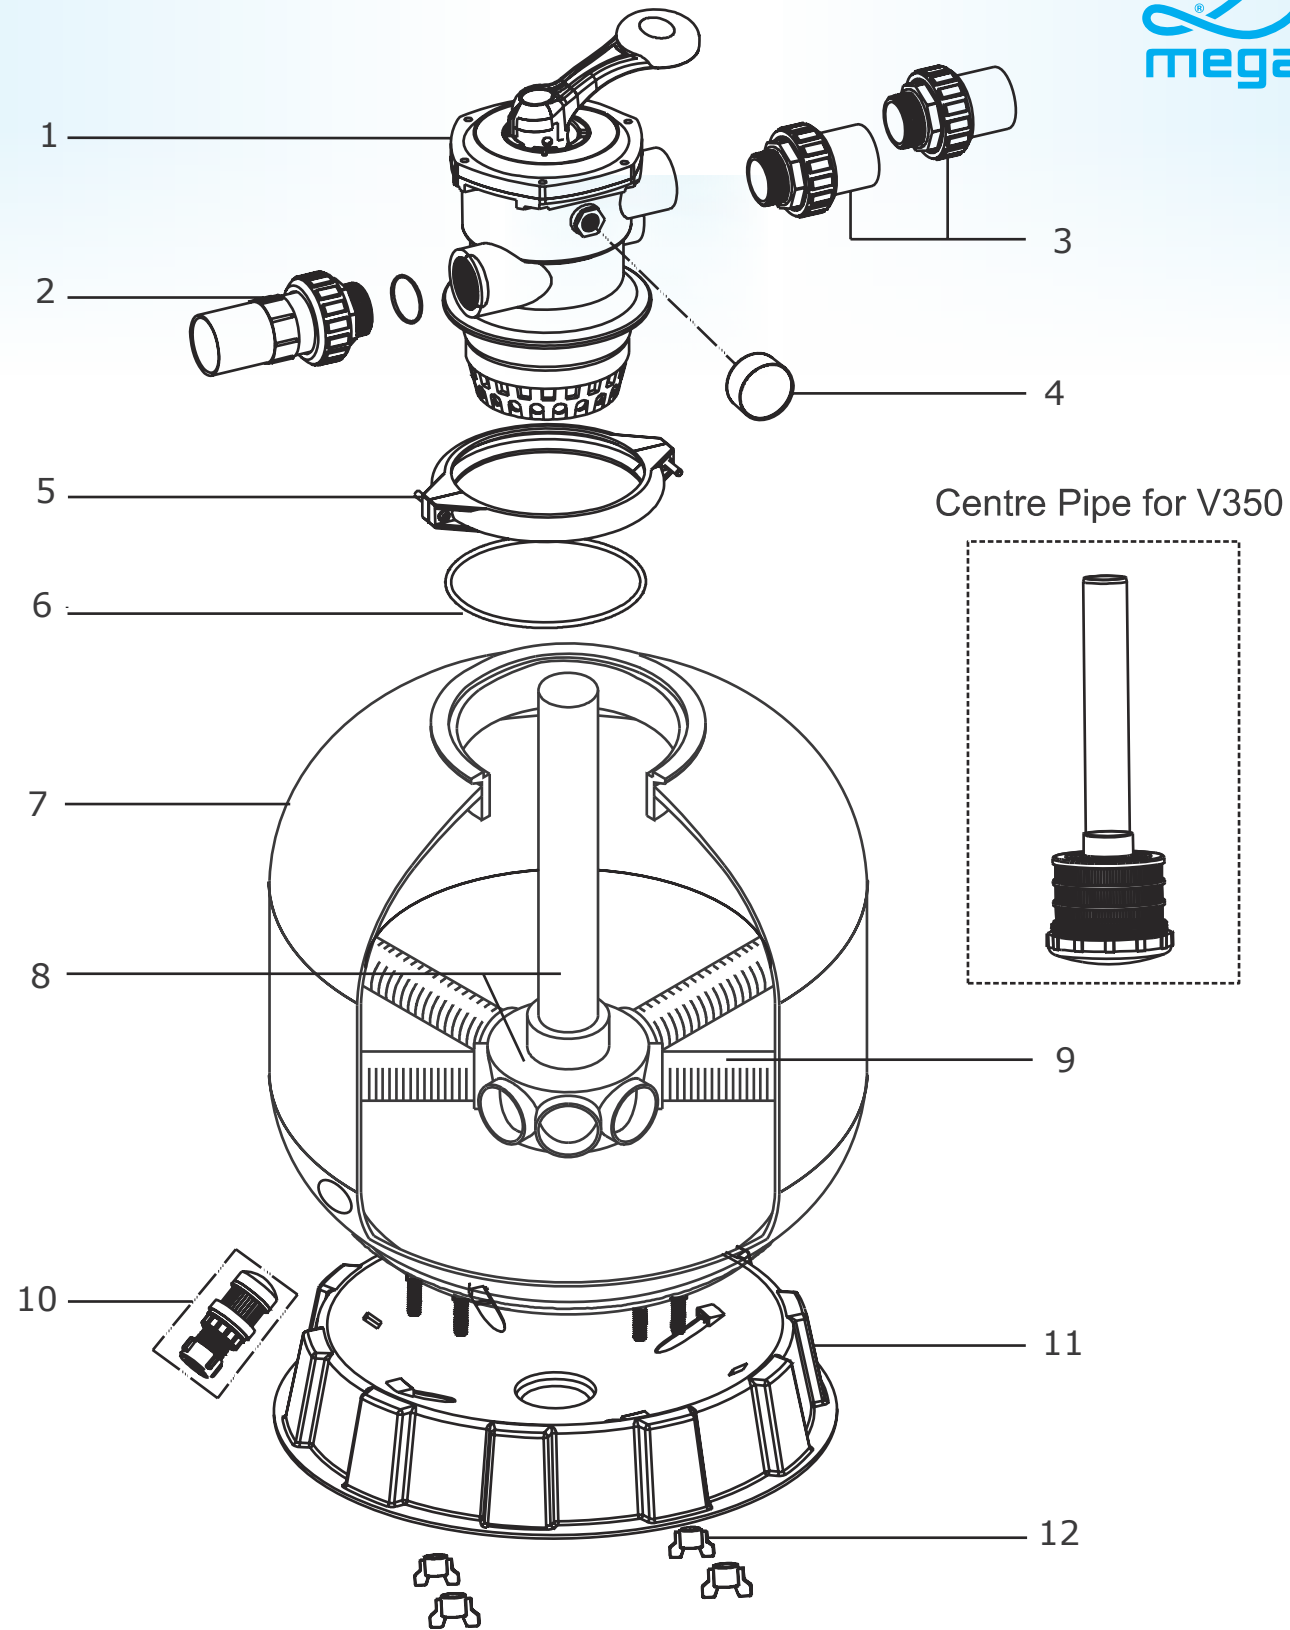

SPARE PARTS

Mega Pool filter V350 - V650

Mega Pool filter V350 - V650

NR.	DESCRIPTION	FOR FILTER	PART NR. INCLUDES	PART NR.
1	Multiport valve 1 1/2"		1	0891918
2	Union with sight glass & O-Ring		1	7009364
3	Union set with O-Ring		2	7009365
4a	Oil pressure gauge		1	7009341
4b	Connector for oil pressure gauge		1	7009306
5	Clamp		1	7009347
6	O-Ring		1	7009338
7a	Filter tank	V350	1	
7b	Filter tank	V400	1	
7c	Filter tank	V450	1	
7d	Filter tank	V500	1	
7e	Filter tank	V650	1	
8a	Lateral assembly	V350	1	7011017
8b	Standpipe with hub	V400	1	
8c	Standpipe with hub	V450	1	
8d	Standpipe with hub	V500	1	
8e	Standpipe with hub	V650	1	
9a	Lateral 115mm	V400-V450	8	7009308
9b	Lateral 126mm	V500-V650	8	7009309
10	Water drain set		1	7009343
11a	Filter Base	V350	1	
11b	Filter Base	V400-V450	1	
11c	Filter Base	V500-V650	1	
12	Fastener for Filter Base		4	